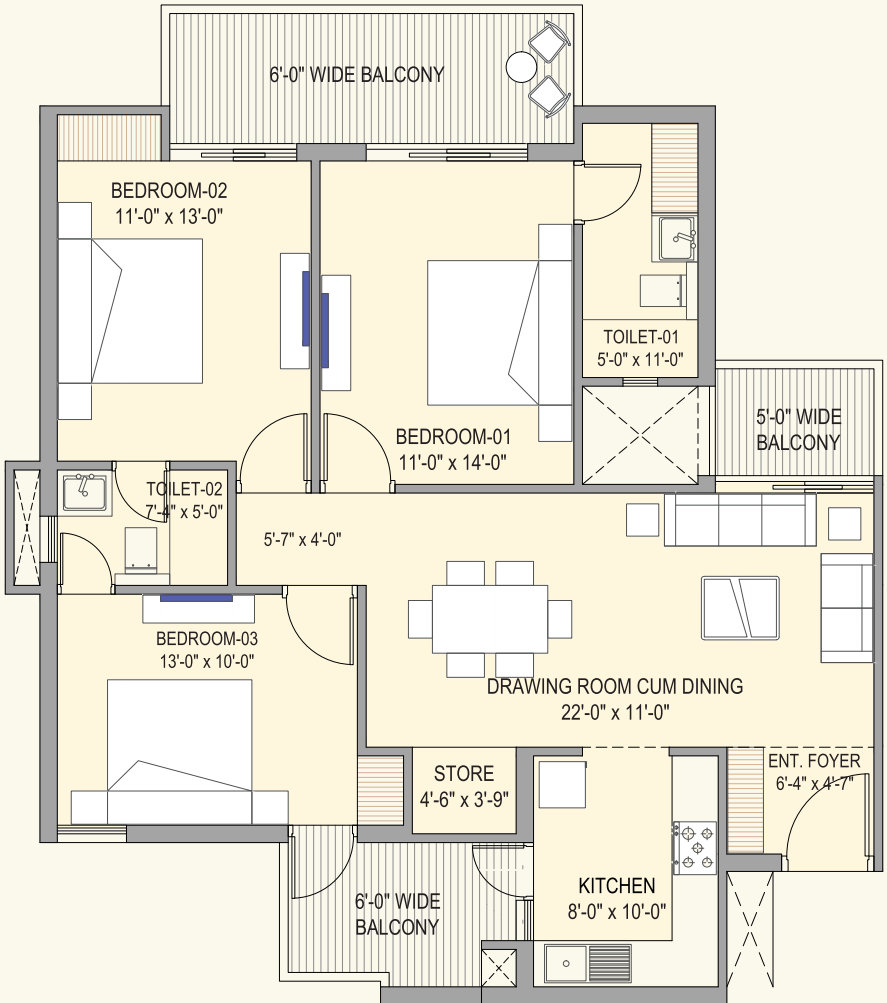

DEDICATED LOBBIES FOR EVERY TOWER WITH DROP OFF POINT

FIRST TIME IN TRI-CITY - DOUBLE HEIGHT PODIUM PARKING

FLOOR PLANS

3BHK MINI

Super Area 1550 Sq.ft

3BHK + STORE

Super Area 1995 Sq.ft

4BHK