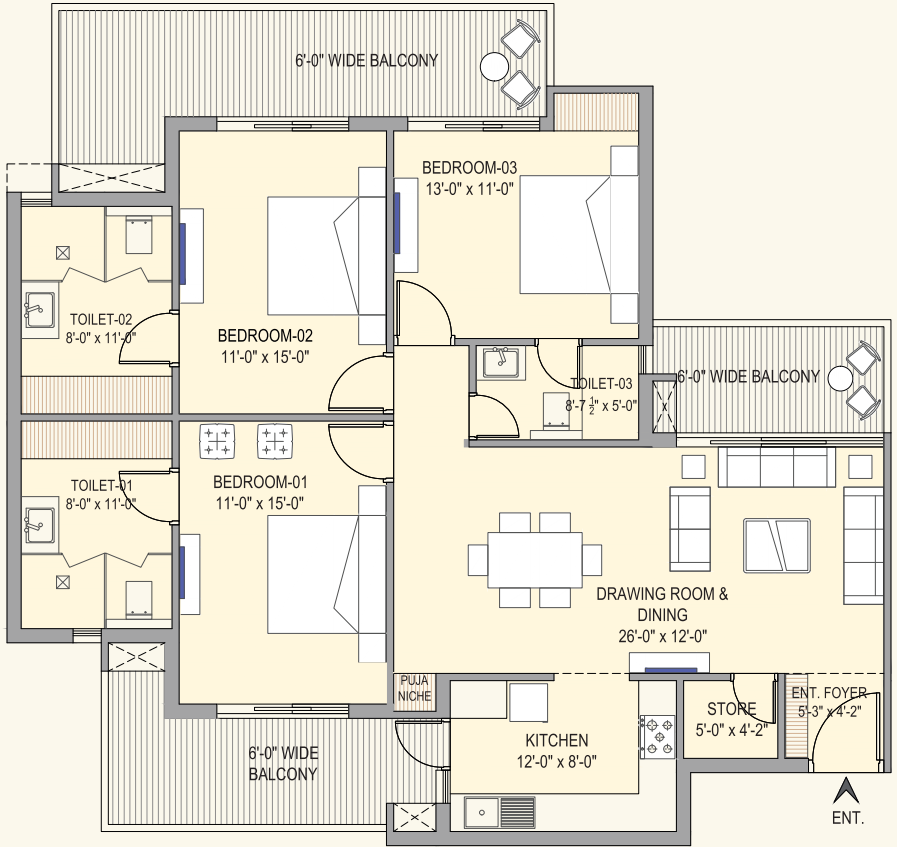

Thoughtfully Curated for Senior Residents

- Separate Sitouts
- 24x7 Ambulance Service
- On Call Doctor
- 5 Tier Security
- Herb Garden
- Friendly Stair Case

INDEPENDENT TOWERS

ALL FLATS ARE CORNER FLATS

DESIGNED FOR AMPLE SUNLIGHT AND NATURAL VENTILATION

DEDICATED LOBBIES FOR EVERY TOWER WITH DROP OFF POINT

FIRST TIME IN TRI-CITY - DOUBLE HEIGHT PODIUM PARKING

FLOOR PLANS

3BHK MINI

Super Area 1550 Sq.ft

3BHK + STORE

Super Area 1995 Sq.ft

4BHK