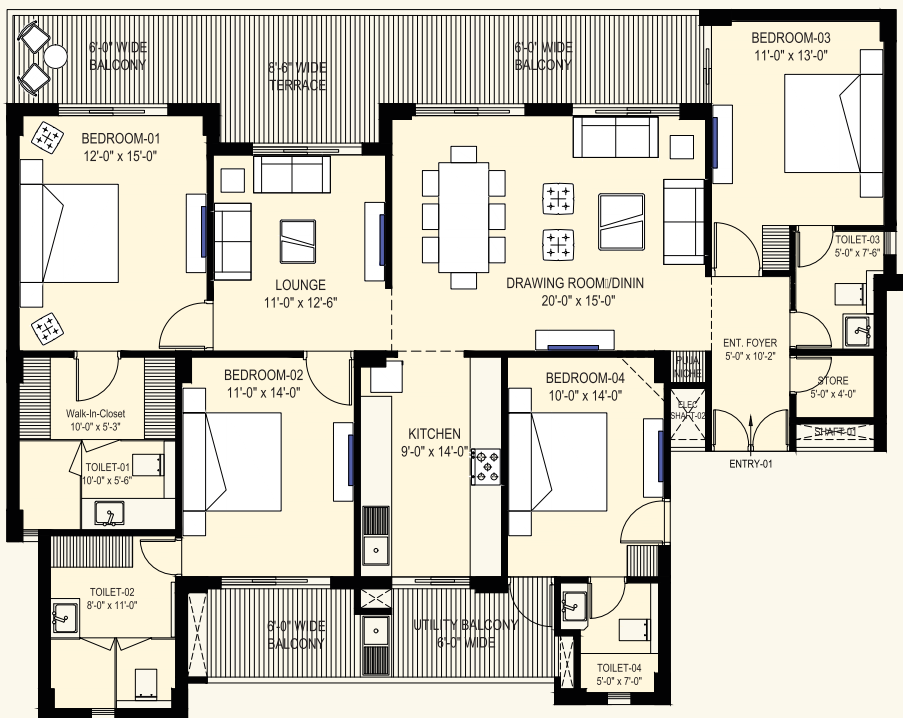

4BHK

Super Area 2695 Sq.ft